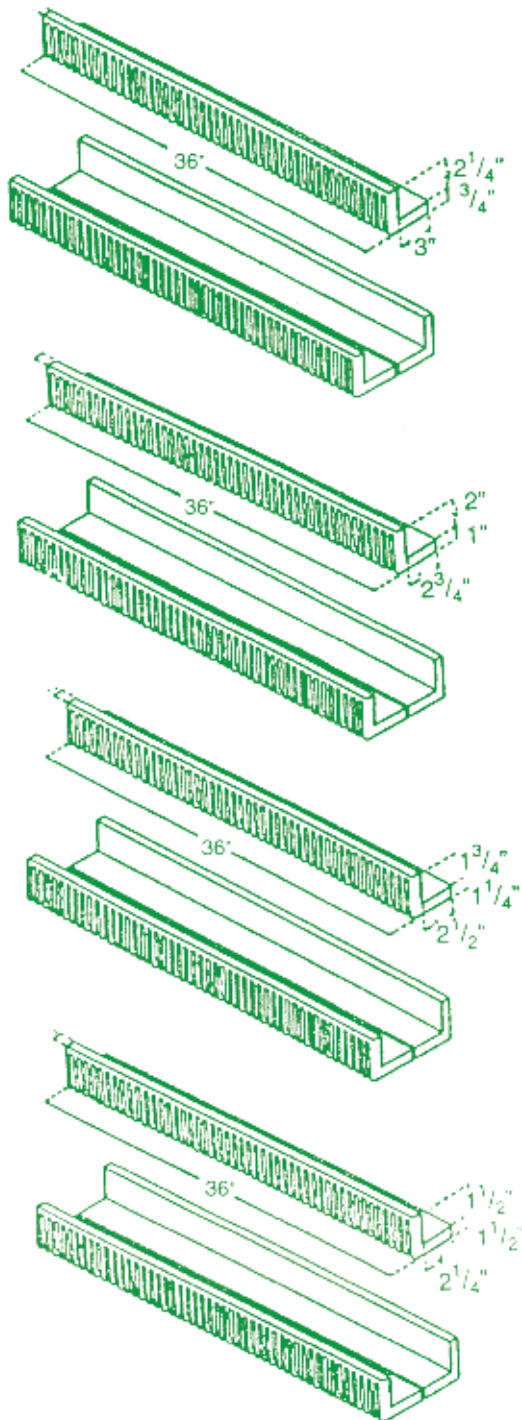

STOCK EPS FOAM EDGE PROTECTORS

WALL THICKNESS	N.I. PART #	PRODUCT DESC.	CASE PACK
3/4"	1-50-000075	EP75 O.D. 36" X 3" X 3 3/4"	100
1"	1-50-000100	EP100 O.D. 36" X 3" X 3 3/4"	100
1 1/4"	1-50-000125	EP125 O.D. 36" X 3" X 3 3/4"	100
1 1/2"	1-50-000150	EP150 O.D. 36" X 3" X 3 3/4"	100

ALL EDGE PROTECTORS HAVE BREAK-OFF EVERY 2 INCHES

4501 S. Santa Fe Avenue • Los Angeles, CA 90058 • TOLL -FREE: 800.289.8644 • www.normaninternational.com • LOS ANGELES AREA: 323.582.7132 • FAX: 323.582.3464

FABRICATION OF EPS AND POLYETHYLENE AVAILABLE. CALL FOR QUOTE

CLICK ON WWW.NORMANINTERNATIONAL.COM
FOR OUR CURRENT CATALOGUES