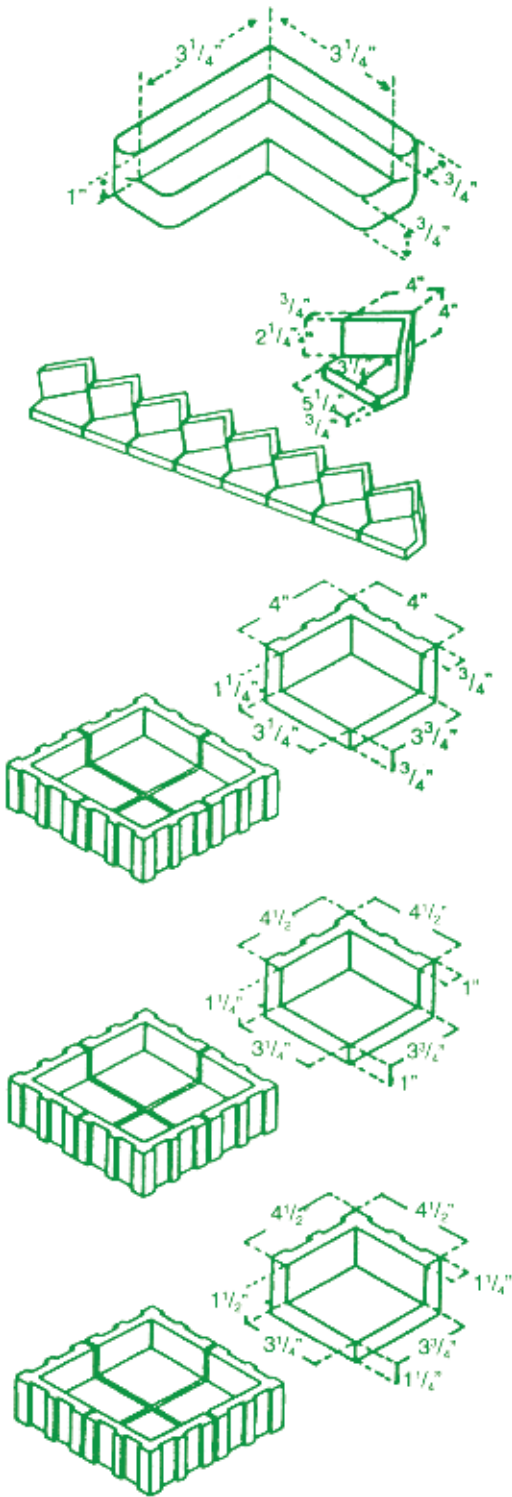

FOAM CATALOGUE

CLICK ON WWW.NORMANINTERNATIONAL.COM
FOR OUR CURRENT CATALOGUES

FOAM PRODUCTS DIVISION

• CORNER PROTECTORS • EDGE PROTECTORS • STOCK EPS SHEETS • FABRICATED FOAM •

CUSTOM FABRICATED ORDERS, WITH SAMPLES READY IN AS LITTLE AS ONE DAY
FABRICATION OF EPS AND POLYETHYLENE AVAILABLE. CALL FOR A QUOTE

SOLD THROUGH DISTRIBUTION • DISTRIBUTED BY:

CALL FOR DISTRIBUTOR IN YOUR AREA

STOCK EPS FOAM CORNER PROTECTORS

WALL THICKNESS	N.I. PART #	PRODUCT DESC.	CASE PACK
3/4"	1-50-000750	CL300 O.D. 5" X 5" X 3"	600
1"	1-50-001000	CL400 O.D. 5" X 5" X 3"	600
1 1/4"	1-50-001250	CL500 O.D. 5" X 5" X 3"	600
1 1/2"	1-50-001500	CL600 O.D. 5" X 5" X 3"	600
1 1/2"	1-50-005555	CL555 O.D. 5" X 5" X 5"	168

STOCK EPS FOAM CORNER PROTECTORS

WALL THICKNESS	N.I. PART #	PRODUCT DESC.	CASE PACK
3/4"	1-50-000334	CL334	1600
		O.D. 3 1/4" X 3 1/4" X 1 3/4"	
3/4"	1-50-000875	CL875	720
		O.D. 4" X 4" X 3"	
3/4"	1-50-000302	CL302 HIGH DENSITY	600
		O.D. 4" X 4" X 2"	
1"	1-50-000475-1	CL0475-1	288
		O.D. 4 1/2" X 4 1/2" X 2 3/4"	
1 1/4"	1-50-000475-1 1/4	CL0475-1 1/4	288
		O.D. 4 1/2" X 4 1/2" X 2 3/4"	