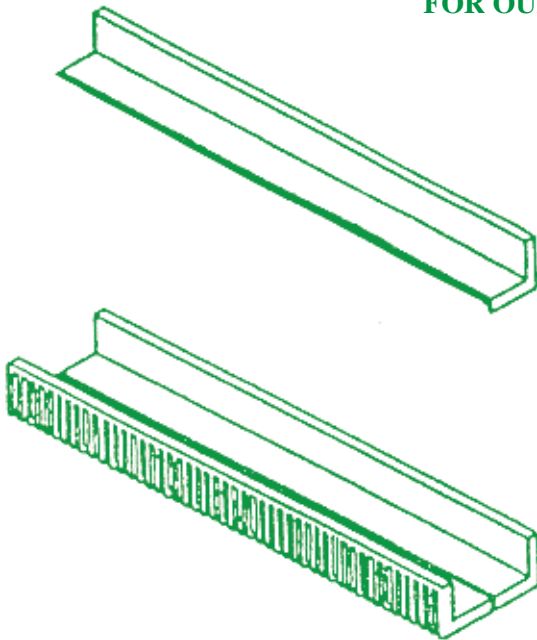

1965

2010

45 YEARS OF PACKAGING EXCELLENCE

NORMAN

INTERNATIONAL

FOAM DIVISION

4501 S. Santa Fe Avenue • Los Angeles, CA 90058 • TOLL -FREE: 800.289.8644 • www.normaninternational.com • LOS ANGELES AREA: 323.582.7132 • FAX: 323.582.3464

FOAM CATALOGUE

CLICK ON WWW.NORMANINTERNATIONAL.COM
FOR OUR CURRENT CATALOGUES

FOAM PRODUCTS DIVISION

• CORNER PROTECTORS • EDGE PROTECTORS • STOCK EPS SHEETS • FABRICATED FOAM •

CUSTOM FABRICATED ORDERS, WITH SAMPLES READY IN AS LITTLE AS ONE DAY
FABRICATION OF EPS AND POLYETHYLENE AVAILABLE. CALL FOR A QUOTE

SOLD THROUGH DISTRIBUTION • DISTRIBUTED BY:

CALL FOR DISTRIBUTOR IN YOUR AREA

STOCK EPS FOAM CORNER PROTECTORS

WALL THICKNESS	N.I. PART #	PRODUCT DESC.	CASE PACK
3/4"	1-50-000750	CL300 O.D. 5" X 5" X 3"	600
1"	1-50-001000	CL400 O.D. 5" X 5" X 3"	600
1 1/4"	1-50-001250	CL500 O.D. 5" X 5" X 3"	600
1 1/2"	1-50-001500	CL600 O.D. 5" X 5" X 3"	600
1 1/2"	1-50-005555	CL555 O.D. 5" X 5" X 5"	168